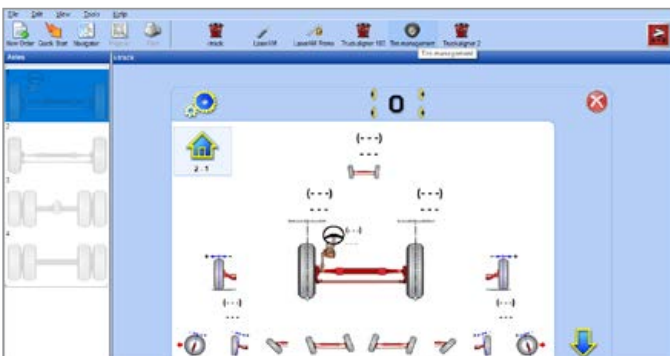

System requirements for Josam homebase 3 & 4

Item	Requirement
Operating system	Windows® 10
Other software requirements	Microsoft .Net Framework 4 Microsoft .Net v1.1 service Pack 1 Administrator rights during installation and registration of the software. Note: in versions prior to 3.2.0.3, administrator rights is needed during installation and for operation of the software.
CPU	PC with >2.3 gigahertz or higher processor clock speed recommended; 1.6 GHz minimum required; Intel i5 recommended.
RAM	4 Gigabyte (GB) of RAM or higher recommended.
Hard disk space	20 Gigabyte (GB) of available hard disk space.
Graphics	SVGA (1024 x 768) or higher-resolution video adapter and monitor. 15.6" minimum screen size Windows text zoom set to 100% required for Homebase 3
Input devices	Keyboard and Mouse or compatible pointing device.
Other	JOSAM Bluetooth module, article # JT621 (Note: This is included in complete measuring kits) 1 x USB port for software installation

Note: do not use/purchase a computer with built-in Bluetooth function.

Homebase 3